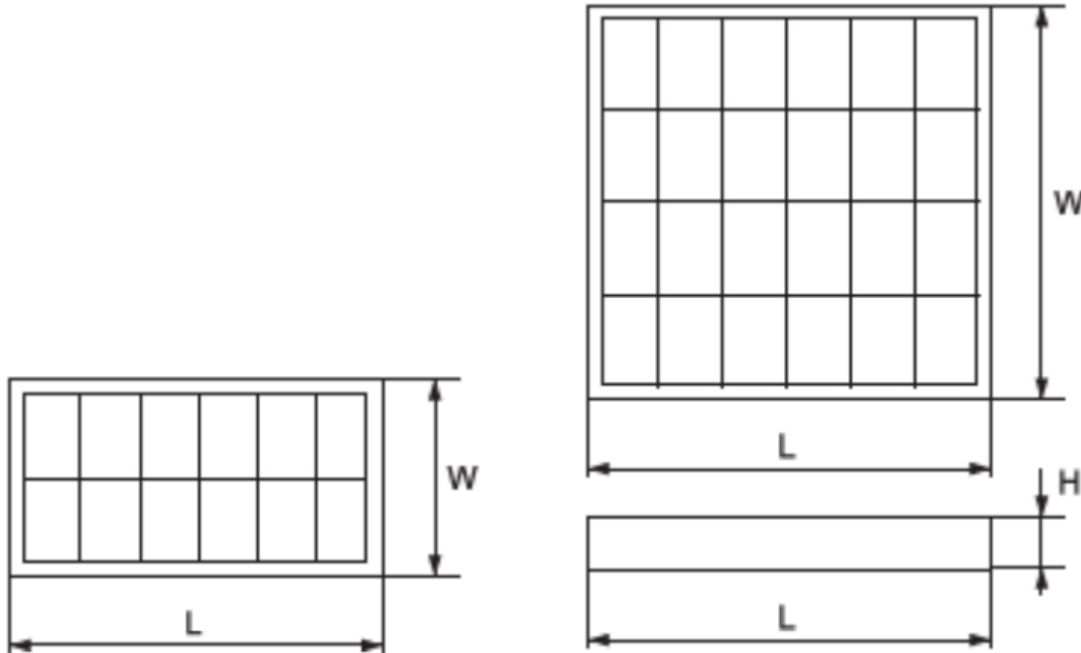

Wiring Diagram

a. for the LED light with external drivers,

b. for the LED light with internal drivers,

Variants and Dimensions:

- Recessed mounted luminaire

Catalogue number	Watt (W)	Whole fixture lumens (lm)	Colour temp. (K)	Colour body	Size (mm)		
					Length	Width	Height
9LBM260LEDCWE	2X9	1170	6400K	white	595	295	70
9LBM260LEDWE	2X9	1170	4000K	white	595	295	70
9LBM460LEDCWE	4X9	2340	6400K	white	595	595	70
9LBM460LEDWE	4X9	2340	4000K	white	595	595	70
9LBM2120LEDCWE	2X18	2340	6400K	white	1195	295	70
9LBM2120LEDWE	2X18	2340	4000K	white	1195	295	70

TECHNICAL SPECIFICATION

ELMARK[®]

The Brand of Electricity

LED FIXTURES

- **Surface mounted luminaire**

Catalogue number	Watt (W)	Whole fixture lumens (lm)	Colour temp. (K)	Colour body	Size (mm)		
					Length	Width	Height
9LOM260LEDCWE	2X9	1170	6400K	white	630	330	70
9LOM260LEDWE	2X9	1170	4000K	white	630	330	70
9LOM460LEDCWE	4X9	2340	6400K	white	630	630	70
9LOM460LEDWE	4X9	2340	4000K	white	630	630	70
9LOM2120LEDCWE	2X18	2340	6400K	white	1230	330	70
9LOM2120LEDWE	2X18	2340	4000K	white	1230	330	70