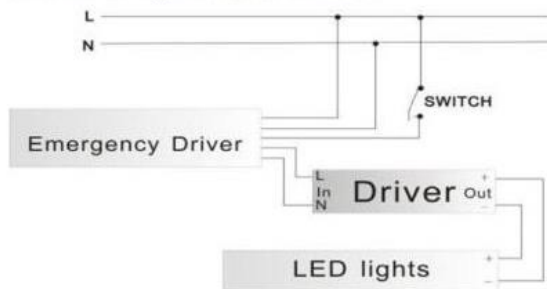

Wiring Diagram

a. for the LED light with external drivers,