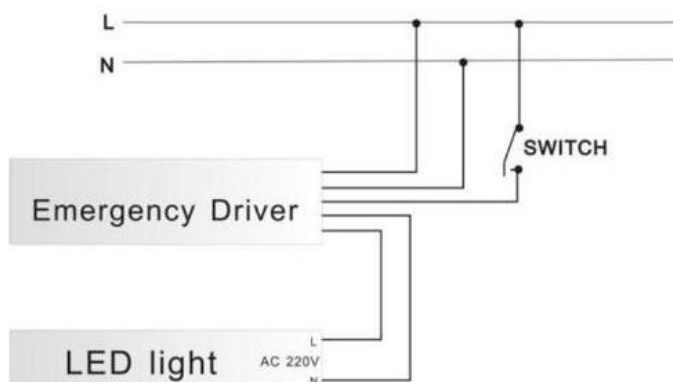

The Brand of Electricity

Technical data:

- Rated voltage: 230V/50Hz
- Power: 2X9W; 4X9W; 2X18W
- Colour temperature: 4000K; 6400K
- Type of light source: LED tube T8
- Base: G13
- Body: white powder painted steel
- Reflector: aluminium mirror double parabolic grid - type V
- Switch on/off: >20 000
- Average life: 30 000h
- Colour rendering index: Ra≥80
- Protection against dust and moisture: IP21

Area of application:

- Commercial buildings
- Administrative buildings
- Residential buildings
- Banks
- Hospitals
- Schools

Emergency kit specification:

- Power: 5-20W
- Input voltage: 85-265V, output t230V
- Battery: li-ion 18650 11.1V 2600mAH
- Emergency time: 60-180min
- Material: stainless steel

Wiring Diagram

a. for the LED light with external drivers,

b. for the LED light with internal drivers,

Variants and Dimensions:

- Recessed mounted luminaire

Catalogue number	Watt (W)	Whole fixture lumens (lm)	Colour temp. (K)	Colour body	Size (mm)		
					Length	Width	Height
9LBM260LEDCWE	2X9	1170	6400K	white	595	295	70
9LBM260LEDWE	2X9	1170	4000K	white	595	295	70
9LBM460LEDCWE	4X9	2340	6400K	white	595	595	70
9LBM460LEDWE	4X9	2340	4000K	white	595	595	70
9LBM2120LEDCWE	2X18	2340	6400K	white	1195	295	70
9LBM2120LEDWE	2X18	2340	4000K	white	1195	295	70